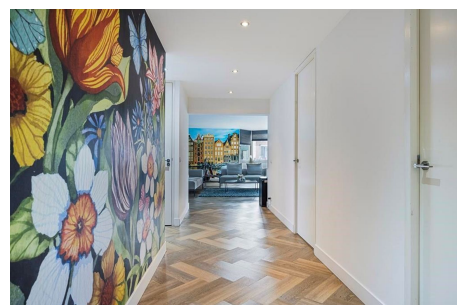

## Beysterveld, Amsterdam

This exceptional residence is nestled within the highly sought-after Buitenveldert district of Amsterdam South, offering an enviable lifestyle defined by both tranquility and convenience. Its prime location directly across from the verdant Amstelpark and near the serene Gijsbrecht van Aemstelpark provides residents with abundant opportunities for leisure and recreation. The picturesque Amstel River is also within easy reach, perfect for leisurely strolls and scenic cycling excursions. Residents enjoy the convenience of being within walking distance of the Gelderlandplein shopping center,