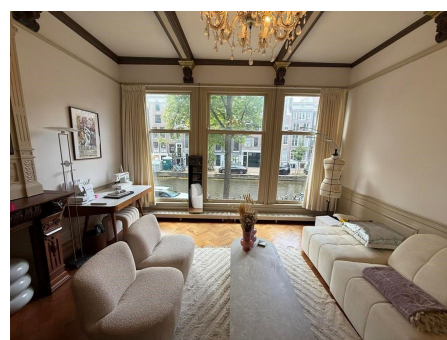

Save time and money go directly to
the best and quickest agent

Reguliersgracht, Amsterdam

Please be aware that the furniture will be replaced for similar furniture.

The big brown cupboard behind the dining table is a cupboard which can be folded out into a double bed.

Details:

Type : Upper floor apartment
Decoration : Fully furnished
Living Surface : 100m²
Rooms : 2

Rent € 2.950 p.m. excl. per month