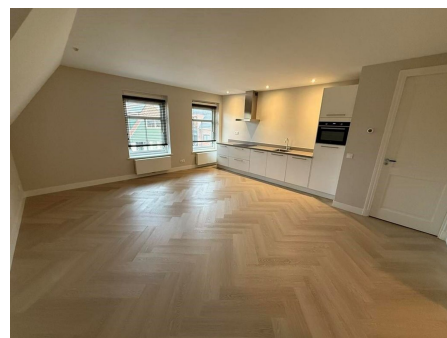

Save time and money go directly to
the best and quickest agent

Raadhuisstraat, Landsmeer

The Raadhuisstraat is a central and highly regarded residential street located in the "Oude Dorp" (Old Village) of Landsmeer. It features a mix of spacious, characterful detached and semi-detached homes in a green, village setting.

This street is prized for its convenient location, providing immediate access to local shops and village amenities. Residents benefit from the peace of the Waterland region, with the nature reserve 't

Type	: Upper floor apartment
Decoration	: Semi Furnished
Garden	: Yes, Backyard, 300x300cm
Living Surface	: 57m²
Rooms	: 2

Rent € 1.750 p.m. excl. per month