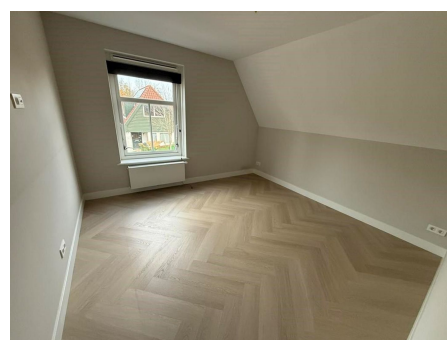

Save time and money go directly to
the best and quickest agent

Raadhuisstraat, Landsmeer

The Raadhuisstraat is a central and highly regarded residential street located in the "Oude Dorp" (Old Village) of Landsmeer. It features a mix of spacious, characterful detached and semi-detached homes in a green, village setting.

This street is prized for its convenient location, providing immediate access to local shops and village amenities. Residents benefit from the peace of the Waterland region, with the nature reserve 't

Type	: Upper floor apartment
Decoration	: Semi Furnished
Garden	: Yes, Backyard, 300x300cm
Living Surface	: 57m²
Rooms	: 2

Rent € 1.750 p.m. excl. per month