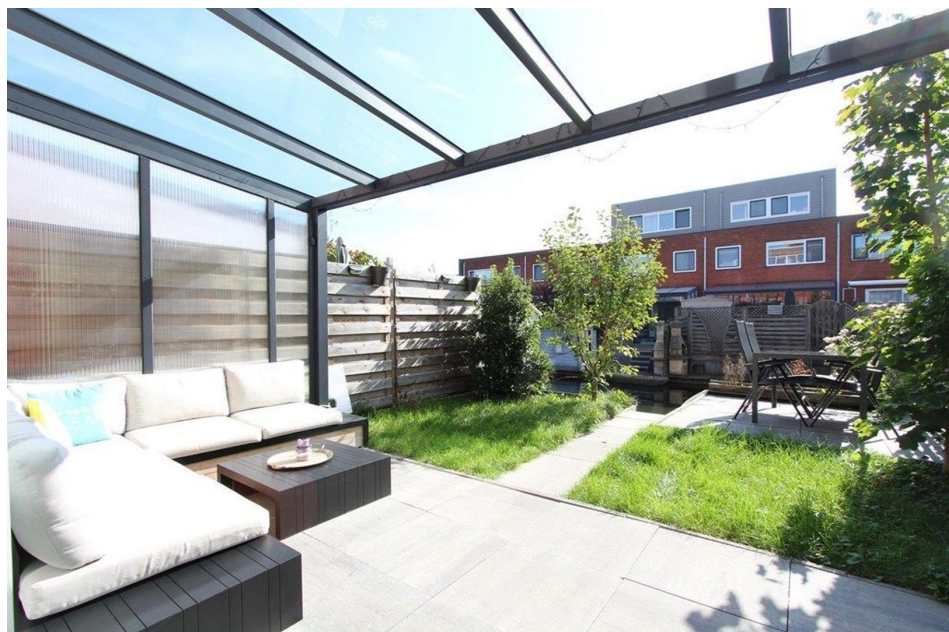

## Joke Smitstraat, Amsterdam

Drive-in house on a quiet location with a large kitchen, 5 bedrooms, office space, walking closet, lounge room, bathroom with a separate showercabinet and a garden facing South.

The house is situated on a good location, near public transportation, near highways and the shopping centre is close by.

Type	: Terraced house
Decoration	: Fully furnished
Garden	: Yes, Backyard
Living Surface	: 133m <sup>2</sup>
Rooms	: 6