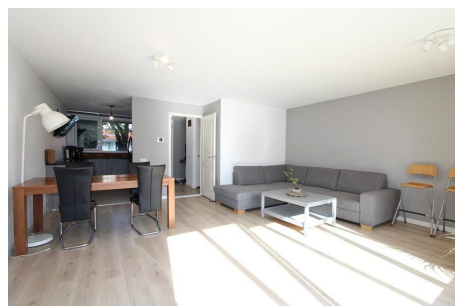

## Joke Smitstraat, Amsterdam

Drive-in house on a quiet location with a large kitchen, 5 bedrooms, office space, walking closet, lounge room, bathroom with a separate showercabinet and a garden facing South.

The house is situated on a good location, near public transportation, near highways and the shopping centre is close by.

Type	: Terraced house
Decoration	: Fully furnished
Garden	: Yes, Backyard
Living Surface	: 133m <sup>2</sup>
Rooms	: 6