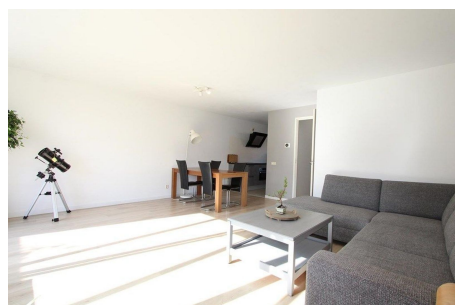

## Joke Smitstraat, Amsterdam

Drive-in house on a quiet location with a large kitchen, 5 bedrooms, office space, walking closet, lounge room, bathroom with a separate showercabinet and a garden facing South.

The house is situated on a good location, near public transportation, near highways and the shopping centre is close by.

Type	: Terraced house
Decoration	: Fully furnished
Garden	: Yes, Backyard
Living Surface	: 133m <sup>2</sup>
Rooms	: 6