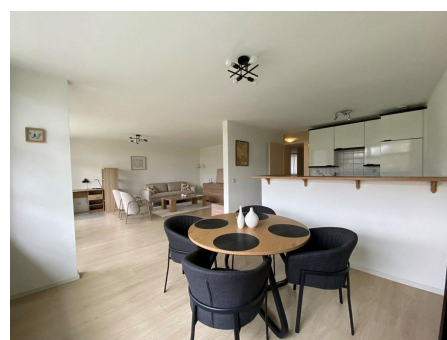

Save time and money go directly to
the best and quickest agent

Felix de Nobelhof, Amstelveen

Felix de Nobelhof is a tranquil, modern residential pocket situated in the Westwijk-Noord district of Amstelveen, specifically within the Betsy Perkbuilt. Built primarily in the mid-1990s, the area is characterized by well-maintained apartment complexes and lush greenery, often featuring scenic views over local waterways. It is a highly sought-after location for those who appreciate a quiet, suburban environment that remains exceptionally well-connected to the urban core.

Type	: Upper floor apartment
Decoration	: Fully furnished
Living Surface	: 95m²
Rooms	: 3

Rent € 2.500 p.m. excl. per month