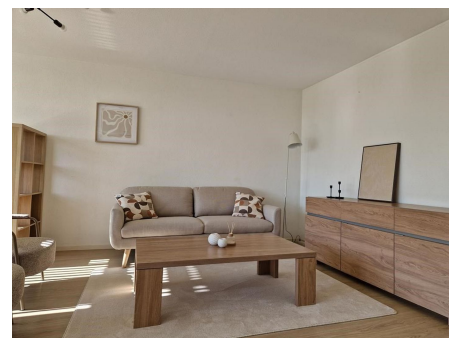

*Save time and money go directly to
the best and quickest agent*

Felix de Nobelhof, Amstelveen

Felix de Nobelhof is a tranquil, modern residential pocket situated in the Westwijk-Noord district of Amstelveen, specifically within the Betsy Perkbuilt. Built primarily in the mid-1990s, the area is characterized by well-maintained apartment complexes and lush greenery, often featuring scenic views over local waterways. It is a highly sought-after location for those who appreciate a quiet, suburban environment that remains exceptionally well-connected to the urban core.

Type	: Upper floor apartment
Decoration	: Fully furnished
Living Surface	: 95m ²
Rooms	: 3

Rent € 2.500 p.m. excl. per month