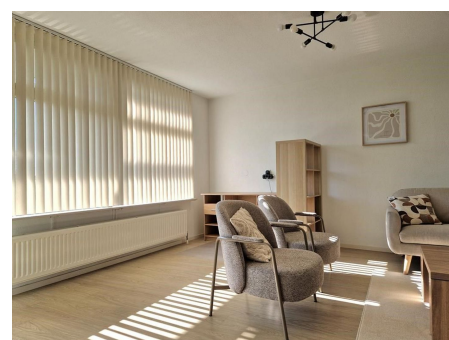

*Save time and money go directly to
the best and quickest agent*

Felix de Nobelhof, Amstelveen

Felix de Nobelhof is a tranquil, modern residential pocket situated in the Westwijk-Noord district of Amstelveen, specifically within the Betsy Perkbuilt. Built primarily in the mid-1990s, the area is characterized by well-maintained apartment complexes and lush greenery, often featuring scenic views over local waterways. It is a highly sought-after location for those who appreciate a quiet, suburban environment that remains exceptionally well-connected to the urban core.

Type	: Upper floor apartment
Decoration	: Fully furnished
Living Surface	: 95m ²
Rooms	: 3

Rent € 2.500 p.m. excl. per month