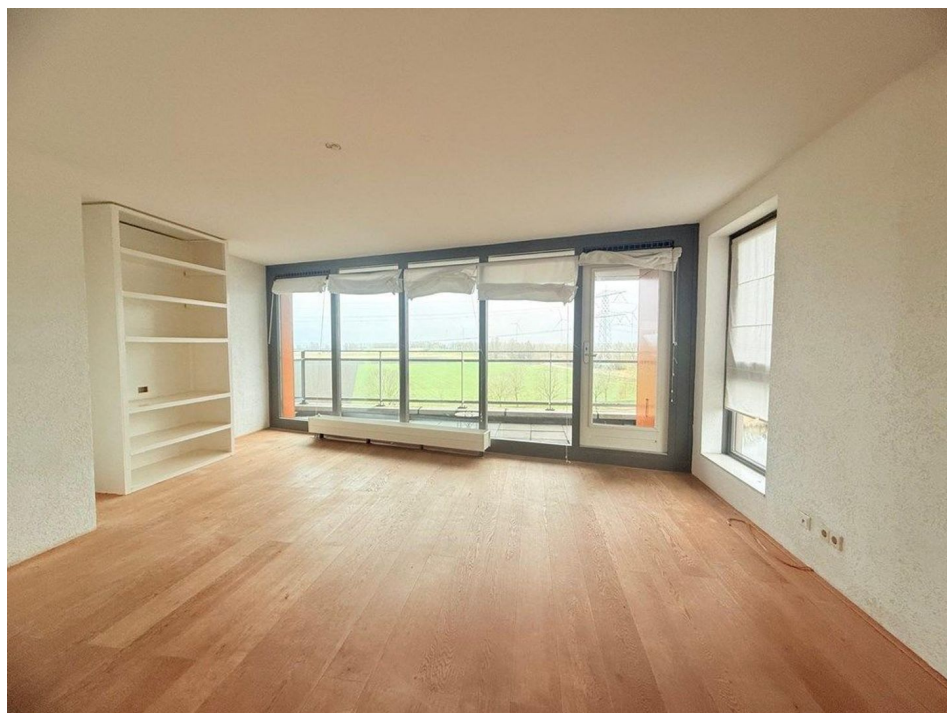

Save time and money go directly to
the best and quickest agent

Puerto Ricostraat, Almere

Spacious two-level apartment | 2 bedrooms | Panoramic views | Southeast-facing balcony | Conveniently located near Amsterdam, Hilversum, and Lelystad | Situated in a family-friendly neighborhood

Spacious maisonette located in the quiet Eilandenbuurt area of Almere Buiten, in the building "De Weerspiegeling." Conveniently situated near the main highways (A27 & A6), public transport, shops,

Type	: Upper floor apartment
Decoration	: Semi Furnished
Living Surface	: 111m ²
Rooms	: 3