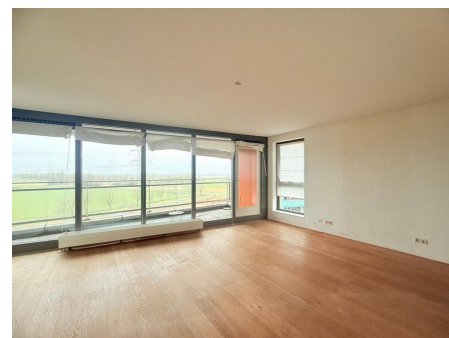

Save time and money go directly to
the best and quickest agent

Puerto Ricostraat, Almere

Spacious two-level apartment | 2 bedrooms | Panoramic views | Southeast-facing balcony | Conveniently located near Amsterdam, Hilversum, and Lelystad | Situated in a family-friendly neighborhood

Spacious maisonette located in the quiet Eilandenbuurt area of Almere Buiten, in the building "De Weerspiegeling." Conveniently situated near the main highways (A27 & A6), public transport, shops,

Type	: Upper floor apartment
Decoration	: Semi Furnished
Living Surface	: 111m ²
Rooms	: 3