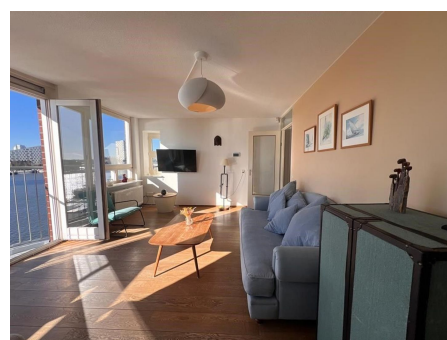

Save time and money go directly to
the best and quickest agent

Levantkade, Amsterdam

Modern, sunny and central (fully furnished) apartment with a tranquil water view – KNSM Eiland, East Amsterdam!

Details:

- Size of the property: 76 m²
- Number of bedrooms: 2

Type	: Upper floor apartment
Decoration	: Fully furnished
Living Surface	: 76m ²
Rooms	: 3

Rent € 2.450 p.m. excl. per month