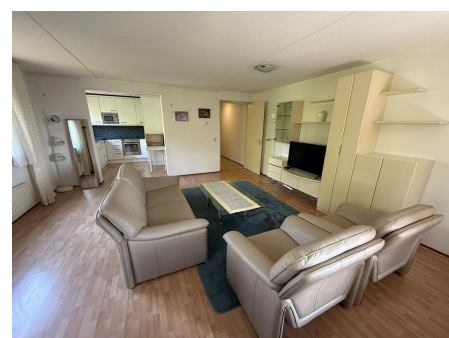

*Save time and money go directly to
the best and quickest agent*

Kamerlingh Onnesstraat, Amstelveen

This property is ideally located in the vibrant heart of Amstelveen, offering an unparalleled urban lifestyle characterized by convenience and high-end amenities. Living in the center means having the Stadshart Amstelveen as your immediate neighbor, a premier destination featuring an extensive range of luxury boutiques, department stores, and diverse dining options. Cultural enthusiasts will appreciate being steps away from the Cobra Museum, the Schouwburg Amstelveen theatre, and the public library, creating a rich social environment right at your doorstep.

Type	: Upper floor apartment
Decoration	: Fully furnished, Semi Furnished
Living Surface	: 89m²
Rooms	: 3

Rent € 2.850 p.m. excl. per month