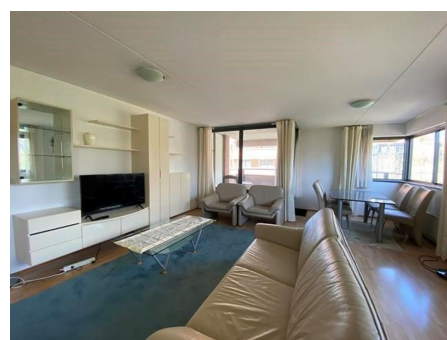

Save time and money go directly to
the best and quickest agent

Kamerlingh Onnesstraat, Amstelveen

Details:

- Size of the property: 89 m²
- Number of bedrooms: 2
- Number of bathrooms: 1
- Type of house: Apartment
- Construction year of the house: 1999

Type	: Upper floor apartment
Decoration	: Fully furnished, Semi Furnished
Living Surface	: 89m²
Rooms	: 3

Rent € 2.850 p.m. excl. per month