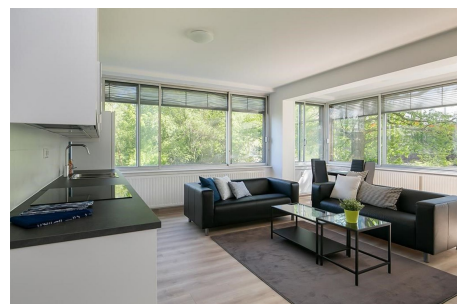

*Save time and money go directly to
the best and quickest agent*

Meander, Amstelveen

Meander is a prominent and highly central residential area in Amstelveen, located directly in the vibrant heart of the Stadshart. This district is characterized by modern apartment complexes that offer an ideal balance between urban convenience and a surprisingly peaceful, leafy atmosphere. It is one of the most sought-after locations for those who want to live within walking distance of all city center amenities while enjoying the tranquility of a well-maintained neighborhood.

Type	: Upper floor apartment
Decoration	: Semi Furnished, Optionally furnished
Living Surface	: 115m²
Rooms	: 5

Rent € 3.250 p.m. excl. per month