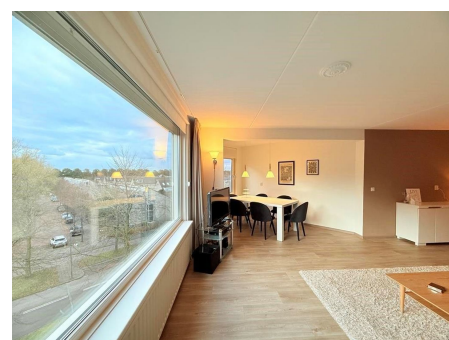

Save time and money go directly to
the best and quickest agent

Zeelandiahoeve, Amstelveen

The apartment is located in a residential street known for its modern, well-maintained apartment complexes, primarily located in the tranquil, green neighborhood of Westwijk (specifically Landschappenbuurt/Theaterbuurt) in Amstelveen. The area is particularly attractive for families and professionals seeking space and comfort outside of central Amsterdam, often featuring energy-efficient apartments (Energy Label A) with balconies and views of water or greenery. Despite its peaceful suburban feel, Zeelandiahoeve offers excellent convenience, with the Westwijk shopping

Type	: Upper floor apartment
Decoration	: Fully furnished
Living Surface	: 88m ²
Rooms	: 3

Rent € 2.650 p.m. excl. per month