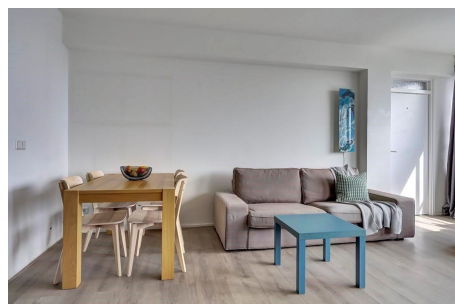

*Save time and money go directly to
the best and quickest agent*

Meander, Amstelveen

Meander is a prominent and highly central residential area in Amstelveen, located directly in the vibrant heart of the Stadshart. This district is characterized by modern apartment complexes that offer an ideal balance between urban convenience and a surprisingly peaceful, leafy atmosphere. It is one of the most sought-after locations for those who want to live within walking distance of all city center amenities while enjoying the tranquility of a well-maintained neighborhood.

Type	: Upper floor apartment
Decoration	: Semi Furnished, Optionally furnished
Living Surface	: 77m²
Rooms	: 3

Rent € 3.000 p.m. excl. per month