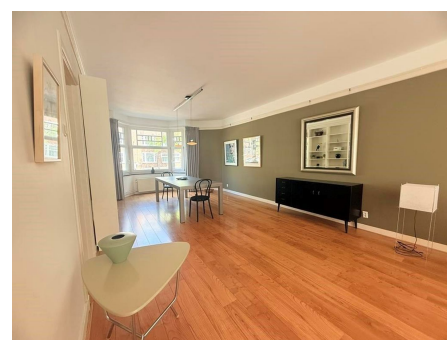

Save time and money go directly to
the best and quickest agent

Stadionweg, Amsterdam

Available from the 1st of June 2026 for a rental period of 1 year (model C).

This property is situated in the heart of the prestigious Apollobuurt in Amsterdam-Zuid, a neighborhood renowned for its wide, leafy boulevards and refined 1930s architecture. The location offers an exceptional balance of stately residential charm and vibrant urban convenience, placing you within walking distance of the city's most sophisticated amenities.

Type : Upper floor apartment
Living Surface : 110m²
Rooms : 4

Rent € 3.050 p.m. excl. per month