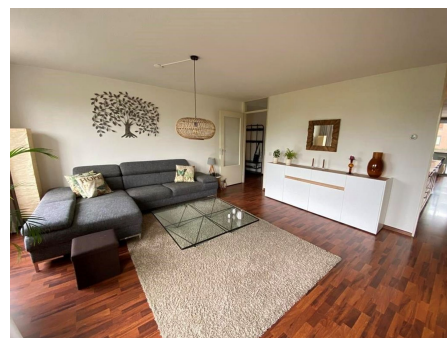

Save time and money go directly to
the best and quickest agent

Kempenlaan, Amsterdam

Kempenlaan is located in the residential neighborhood of Sloten / Nieuw-Sloten, in the western part of Amsterdam. The property lies in the area known as "Belgiëplein and surroundings," a ■■■■ and relatively modern suburban district characterized by apartment buildings constructed mainly in the 1990s.

The location offers a good balance between urban convenience and a calm living environment.

Type : Upper floor apartment
Decoration : Fully furnished
Living Surface : 103m²
Rooms : 3

Rent € 2.500 p.m. excl. per month