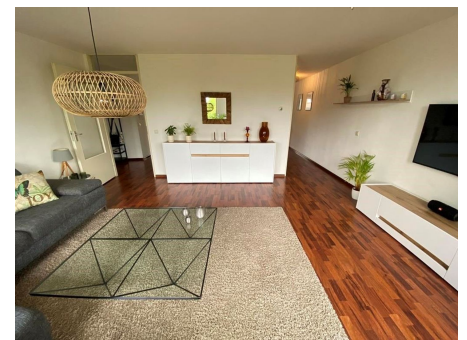

Save time and money go directly to
the best and quickest agent

Kempenlaan, Amsterdam

Kempenlaan is located in the residential neighborhood of Sloten / Nieuw-Sloten, in the western part of Amsterdam. The property lies in the area known as "Belgiëplein and surroundings," a ■■■■ and relatively modern suburban district characterized by apartment buildings constructed mainly in the 1990s.

The location offers a good balance between urban convenience and a calm living environment.

Type : Upper floor apartment
Decoration : Fully furnished
Living Surface : 103m²
Rooms : 3

Rent € 2.600 p.m. excl. per month