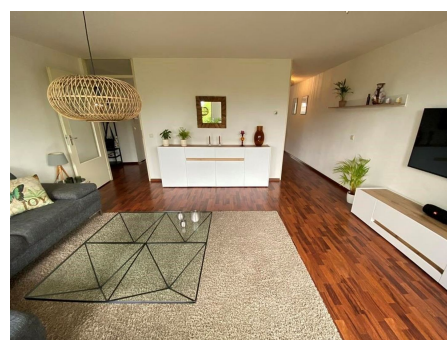

Save time and money go directly to
the best and quickest agent

Kempenlaan, Amsterdam

Kempenlaan is located in the residential neighborhood of Sloten / Nieuw-Sloten, in the western part of Amsterdam. The property lies in the area known as "Belgiëplein and surroundings," a ■■■■ and relatively modern suburban district characterized by apartment buildings constructed mainly in the 1990s.

The location offers a good balance between urban convenience and a calm living environment.

Type : Upper floor apartment
Decoration : Fully furnished
Living Surface : 103m²
Rooms : 3

Rent € 2.500 p.m. excl. per month