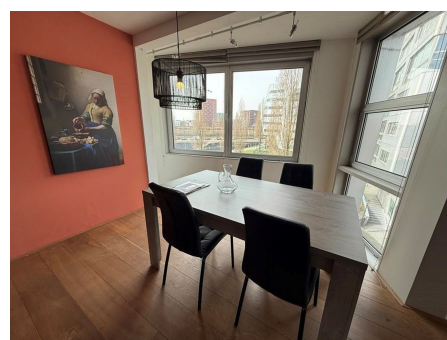

## Rietlandpark, Amsterdam

Perfect for sharing with 2 huge bedrooms!

The area surrounding Rietlandpark is a dynamic part of the Oostelijk Havengebied, a neighborhood celebrated for its striking modern architecture and maritime heritage. The atmosphere is open and airy, characterized by wide views, industrial-inspired designs, and a strong sense of community.

**Type** : Upper floor apartment  
**Decoration** : Fully furnished  
**Living Surface** : 106m<sup>2</sup>  
**Rooms** : 3

**Rent € 2.750 p.m. excl. per month**