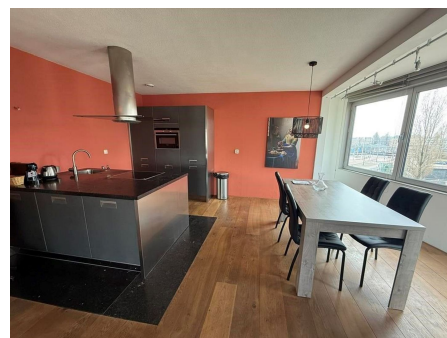

## Rietlandpark, Amsterdam

Perfect for sharing with 2 huge bedrooms!

The area surrounding Rietlandpark is a dynamic part of the Oostelijk Havengebied, a neighborhood celebrated for its striking modern architecture and maritime heritage. The atmosphere is open and airy, characterized by wide views, industrial-inspired designs, and a strong sense of community.

**Type** : Upper floor apartment  
**Decoration** : Fully furnished  
**Living Surface** : 106m<sup>2</sup>  
**Rooms** : 3

**Rent € 2.750 p.m. excl. per month**