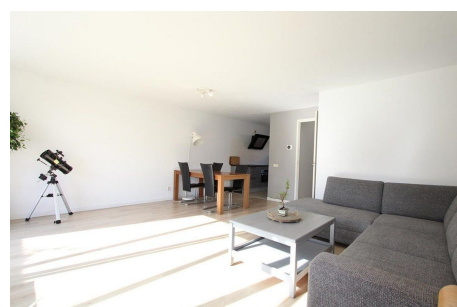

Save time and money go directly to
the best and quickest agent

Joke Smitstraat, Amsterdam

Drive-in house on a quiet location with a large kitchen, 5 bedrooms, office space, walking closet, lounge room, bathroom with a separate showercabinet and a garden facing South.

Type	: Terraced house
Decoration	: Fully furnished
Garden	: Yes, Backyard
Living Surface	: 133m ²
Rooms	: 6

Rent € 2.850 p.m. excl. per month