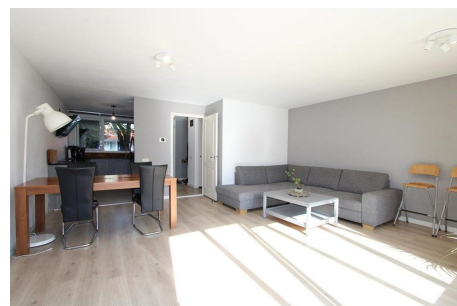

Save time and money go directly to
the best and quickest agent

Joke Smitstraat, Amsterdam

Drive-in house on a quiet location with a large kitchen, 5 bedrooms, office space, walking closet, lounge room, bathroom with a separate showercabinet and a garden facing South.

Type	: Terraced house
Decoration	: Fully furnished
Garden	: Yes, Backyard
Living Surface	: 133m ²
Rooms	: 6

Rent € 2.850 p.m. excl. per month