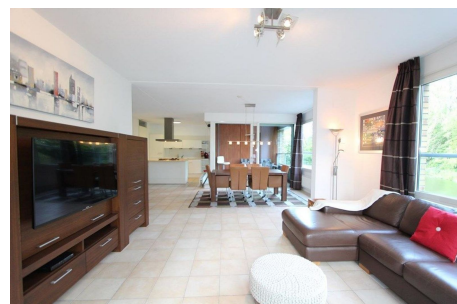

Save time and money go directly to
the best and quickest agent

Laan van de Helende Meesters, Amstelveen

Laan van de Helende Meesters, Amstelveen, Groenelaan description:

Details:

Size of the house (m2) approximately 110 m2

Number of bedrooms: 2

Number of bathrooms: 1

Type	: Upper floor apartment
Decoration	: Fully furnished
Living Surface	: 110m²
Rooms	: 3

Rent € 3.500 p.m. excl. per month