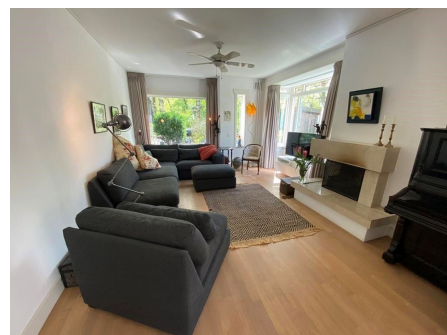

Save time and money go directly to
the best and quickest agent

De Ruwiellaan, Amstelveen

In one of the most beloved neighborhoods of Amstelveen you'll find this beautiful corner three story house, built in the late 30's in Amsterdamse School style. Renovated to fit the modern needs, situated across a park with a playground and near international schools. The perfect property for a family to reside in.

Details:

Type	: Corner house
Decoration	: Semi Furnished, Optionally furnished
Garden	: Yes, Backyard, Southwest, 100×100cm
Living Surface	: 170m ²
Rooms	: 7

Rent € 5.500 p.m. excl. per month