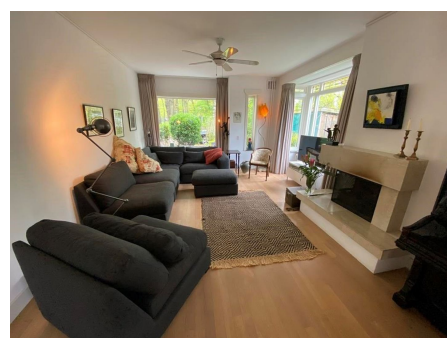

Save time and money go directly to
the best and quickest agent

De Ruwiellaan, Amstelveen

In one of the most beloved neighborhoods of Amstelveen you'll find this beautiful corner three story house, built in the late 30's in Amsterdamse School style. Renovated to fit the modern needs, situated across a park with a playground and near international schools. The perfect property for a family to reside in.

Details:

Type	: Corner house
Decoration	: Semi Furnished, Optionally furnished
Garden	: Yes, Backyard, Southwest, 100×100cm
Living Surface	: 170m ²
Rooms	: 7

Rent € 5.500 p.m. excl. per month