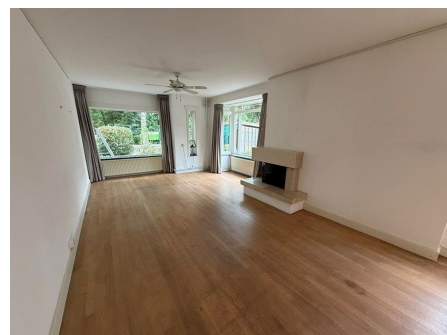

## De Ruwiellaan, Amstelveen

In one of the most beloved neighborhoods of Amstelveen you'll find this beautiful corner three story house, built in the late 30's in Amsterdamse School style. Renovated to fit the modern needs, situated across a park with a playground and near international schools. The perfect property for a family to reside in.

Details:

<b>Type</b>	: Corner house
<b>Decoration</b>	: Semi Furnished, Optionally furnished
<b>Garden</b>	: Yes, Backyard, Southwest, 100×100cm
<b>Living Surface</b>	: 170m <sup>2</sup>
<b>Rooms</b>	: 7