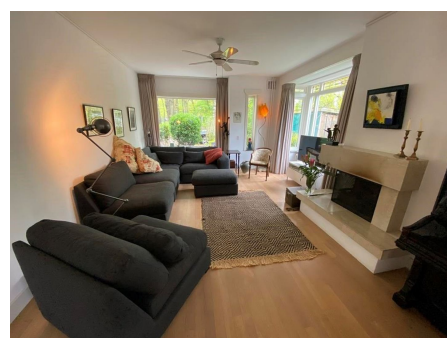

Save time and money go directly to
the best and quickest agent

De Ruwiellaan, Amstelveen

In one of the most beloved neighborhoods of Amstelveen you'll find this beautiful corner three story house, built in the late 30's in Amsterdamse School style. Renovated to fit the modern needs, situated across a park with a playground and near international schools. The perfect property for a family to reside in.

Details:

Type	: Corner house
Decoration	: Semi Furnished, Optionally furnished
Garden	: Yes, Backyard, Southwest, 100×100cm
Living Surface	: 170m²
Rooms	: 7

Rent € 5.500 p.m. excl. per month