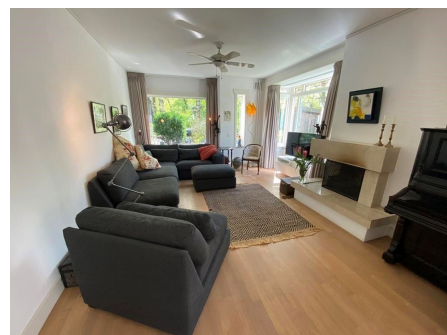

Save time and money go directly to
the best and quickest agent

De Ruwiellaan, Amstelveen

In one of the most beloved neighborhoods of Amstelveen you'll find this beautiful corner three story house, built in the late 30's in Amsterdamse School style. Renovated to fit the modern needs, situated across a park with a playground and near international schools. The perfect property for a family to reside in.

Details:

Type	: Corner house
Decoration	: Semi Furnished, Optionally furnished
Garden	: Yes, Backyard, Southwest, 100×100cm
Living Surface	: 170m²
Rooms	: 7

Rent € 5.500 p.m. excl. per month