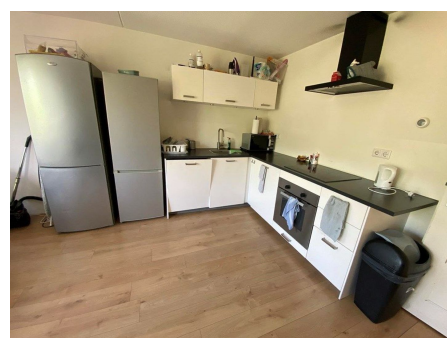

Save time and money go directly to
the best and quickest agent

Bijlmerdreef, Amsterdam

Bijlmerdreef 743 is situated in the vibrant heart of Amsterdam Zuidoost, a district renowned for its modern energy and world-class amenities. You are just steps away from the extensive Amsterdam Poort shopping center, offering a vast array of retail stores, supermarkets, and diverse international dining options.

For professionals, the connectivity is unbeatable. Amsterdam Bijlmer Arena station is within walking

Type	: Terraced house
Decoration	: Semi Furnished, Optionally furnished
Living Surface	: 125m²
Rooms	: 6

Rent € 2.650 p.m. excl. per month