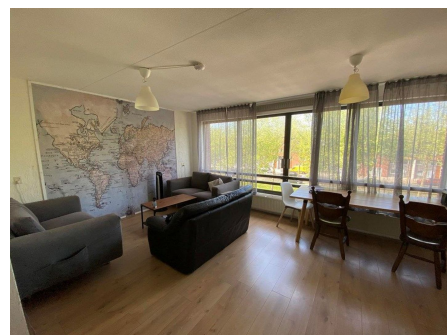

Save time and money go directly to
the best and quickest agent

Bijlmerdreef, Amsterdam

Bijlmerdreef 743 is situated in the vibrant heart of Amsterdam Zuidoost, a district renowned for its modern energy and world-class amenities. You are just steps away from the extensive Amsterdam Poort shopping center, offering a vast array of retail stores, supermarkets, and diverse international dining options.

For professionals, the connectivity is unbeatable. Amsterdam Bijlmer Arena station is within walking

Type	: Terraced house
Decoration	: Semi Furnished, Optionally furnished
Living Surface	: 125m²
Rooms	: 6

Rent € 2.650 p.m. excl. per month