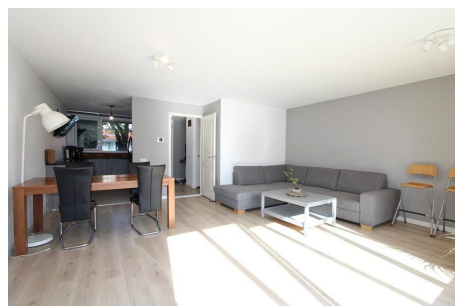

Save time and money go directly to
the best and quickest agent

Joke Smitstraat, Amsterdam

Drive-in house on a quiet location with a large kitchen, 5 bedrooms, office space, walking closet, lounge room, bathroom with a separate showercabinet and a garden facing South.

Type	: Terraced house
Decoration	: Fully furnished
Garden	: Yes, Backyard
Living Surface	: 133m ²
Rooms	: 6

Rent € 2.750 p.m. excl. per month