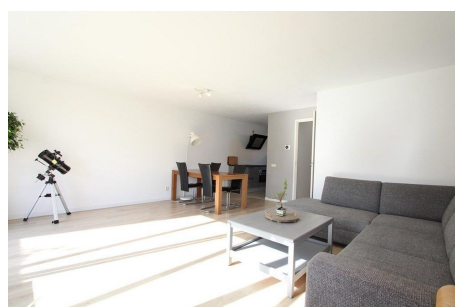

Save time and money go directly to
the best and quickest agent

Joke Smitstraat, Amsterdam

Drive-in house on a quiet location with a large kitchen, 5 bedrooms, office space, walking closet, lounge room, bathroom with a separate showercabinet and a garden facing South.

Type	: Terraced house
Decoration	: Fully furnished
Garden	: Yes, Backyard
Living Surface	: 133m ²
Rooms	: 6

Rent € 2.750 p.m. excl. per month