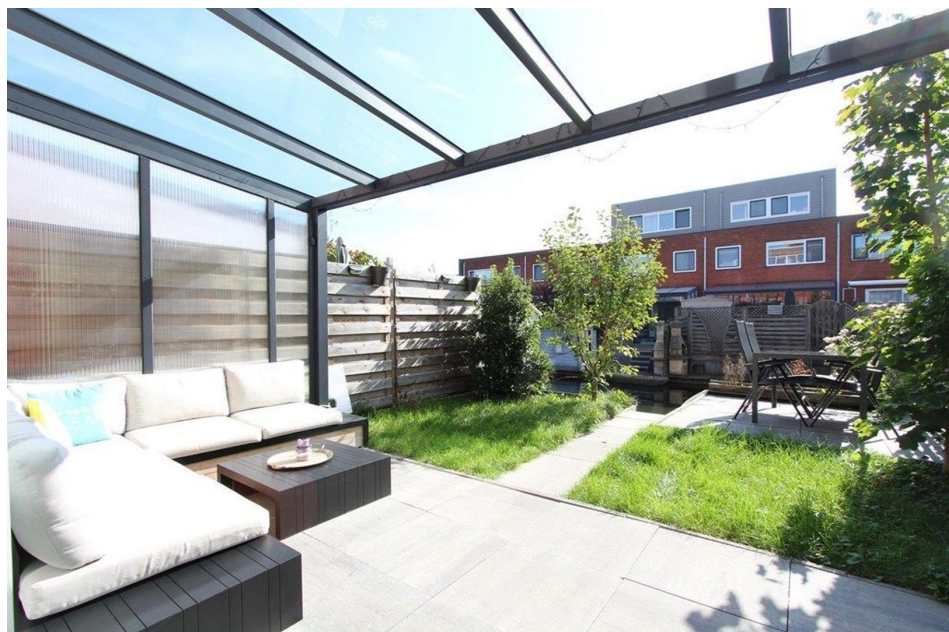

Save time and money go directly to
the best and quickest agent

Joke Smitstraat, Amsterdam

Drive-in house on a quiet location with a large kitchen, 5 bedrooms, office space, walking closet, lounge room, bathroom with a separate showercabinet and a garden facing South.

Type	: Terraced house
Decoration	: Fully furnished
Garden	: Yes, Backyard
Living Surface	: 133m ²
Rooms	: 6

Rent € 2.750 p.m. excl. per month