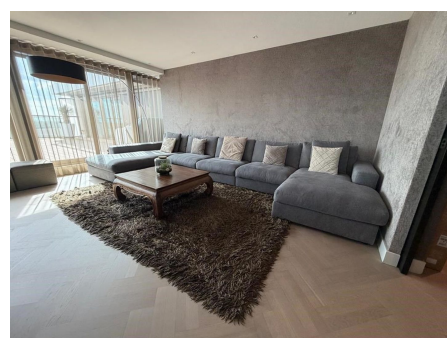

## Handelsweg, Amstelveen

This luxurious apartment is located in the absolute heart of Stadshart Amstelveen. This modern, urban area seamlessly combines premium convenience with a sophisticated residential atmosphere. The renowned, partly covered shopping center is literally at your doorstep, offering a vast selection of luxury boutiques, department stores, supermarkets, and a diverse range of dining options.

The beautiful Amsterdamse Bos and the serene Middelpolder nature reserve are just a few minutes

<b>Type</b>	: Penthouse
<b>Decoration</b>	: Semi Furnished, Optionally furnished
<b>Living Surface</b>	: 175m <sup>2</sup>
<b>Rooms</b>	: 4