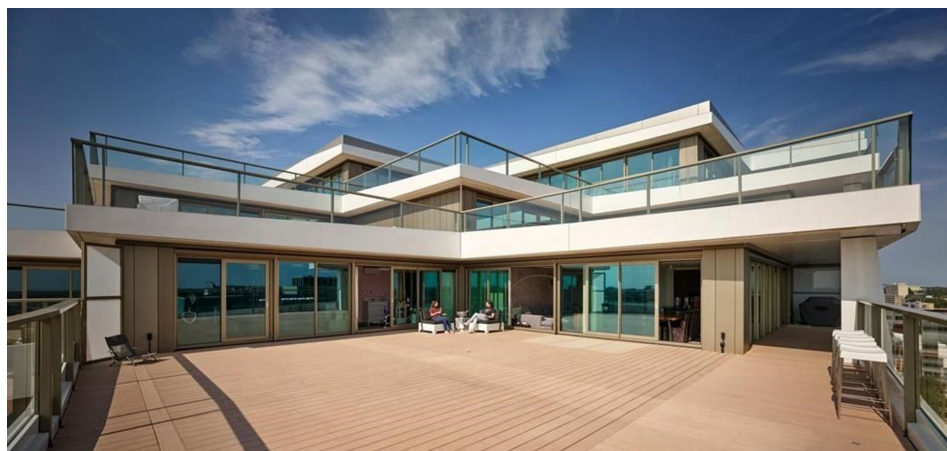

*Save time and money go directly to
the best and quickest agent*

Handelsweg, Amstelveen

Handelsweg is located in the absolute heart of Stadshart Amstelveen, one of the most desirable and vibrant locations in the region. This modern, urban area seamlessly combines premium convenience with a sophisticated residential atmosphere. The renowned, partly covered shopping center is literally at your doorstep, offering a vast selection of luxury boutiques, department stores, supermarkets, and a diverse range of dining options.

Type	: Penthouse
Decoration	: Fully furnished, Semi Furnished
Living Surface	: 175m²
Rooms	: 4

Rent € 9.500 p.m. excl. per month