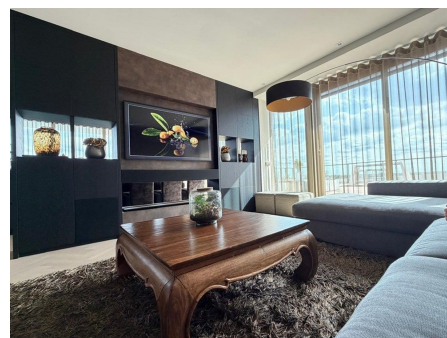

## Handelsweg, Amstelveen

This luxurious apartment is located in the absolute heart of Stadshart Amstelveen. This modern, urban area seamlessly combines premium convenience with a sophisticated residential atmosphere. The renowned, partly covered shopping center is literally at your doorstep, offering a vast selection of luxury boutiques, department stores, supermarkets, and a diverse range of dining options.

The beautiful Amsterdamse Bos and the serene Middelpolder nature reserve are just a few minutes

<b>Type</b>	: Penthouse
<b>Decoration</b>	: Semi Furnished, Optionally furnished
<b>Living Surface</b>	: 175m <sup>2</sup>
<b>Rooms</b>	: 4