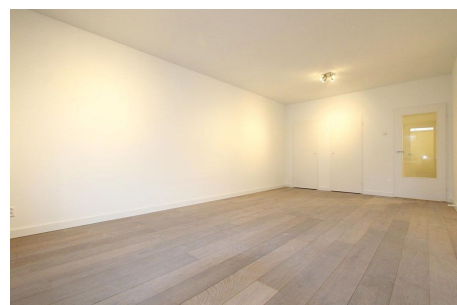

## Bolestein, Amsterdam

The apartment is located in the quiet and green residential area of Buitenveldert-Zuidwest in the southern district of Amsterdam. The apartment is part of a well-maintained residential complex built in 1969 and offers approximately 93 m<sup>2</sup> of living space. The property features a bright living room with large windows, an open kitchen, two bedrooms, a bathroom with both a bathtub and separate shower, a separate toilet, and a spacious balcony overlooking greenery.

<b>Type</b>	: Up and downstairs house
<b>Decoration</b>	: Semi Furnished
<b>Living Surface</b>	: 93m <sup>2</sup>
<b>Rooms</b>	: 3

**Rent € 2.650 p.m. excl. per month**