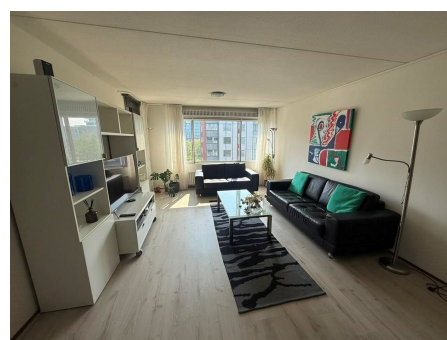

*Save time and money go directly to
the best and quickest agent*

Kamerlingh Onnesstraat, Amstelveen

This property is ideally located in the vibrant heart of Amstelveen, offering an unparalleled urban lifestyle characterized by convenience and high-end amenities. Living in the center means having the Stadshart Amstelveen as your immediate neighbor, a premier destination featuring an extensive range of luxury boutiques, department stores, and diverse dining options. Cultural enthusiasts will appreciate being steps away from the Cobra Museum, the Schouwburg Amstelveen theatre, and the public library, creating a rich social environment right at your doorstep.

Type	: Upper floor apartment
Decoration	: Fully furnished
Living Surface	: 100m ²
Rooms	: 3

Rent € 2.900 p.m. excl. per month