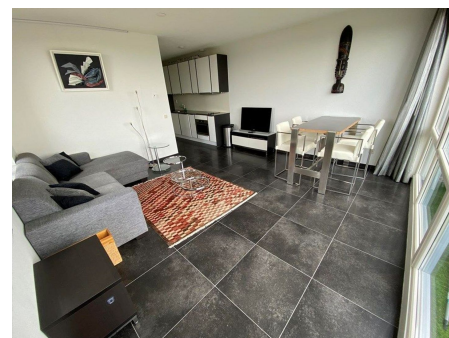

*Save time and money go directly to
the best and quickest agent*

Sint Janskruidlaan, Amstelveen

The property is located in the modern residential neighborhood known as the Kruidenbuurt, part of the Westwijk area in Amstelveen. This is a relatively new and well-planned district, with most buildings constructed around 2011–2012, giving the area a contemporary and well-maintained appearance.

The neighborhood is family-friendly and residential in character, with a mix of households and a calm

Type	: Apartment w/ access balcony
Decoration	: Fully furnished
Living Surface	: 72m²
Rooms	: 2

Rent € 2.250 p.m. excl. per month