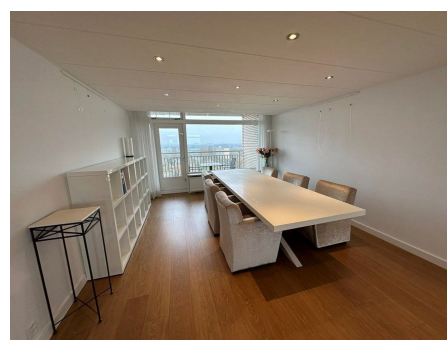

Save time and money go directly to
the best and quickest agent

Max Havelaarlaan, Amstelveen

Max Havelaarlaan is a well-appointed penthouse apartment located in an established residential area of Amstelveen, just south of Amsterdam. Positioned on the upper floor of a well-maintained apartment complex, the property offers a high level of privacy together with expansive, unobstructed views over the surrounding urban and green landscape.

The apartment comprises approximately 145 square meters of living space and is thoughtfully laid out

Type	: Upper floor apartment
Decoration	: Semi Furnished, Optionally furnished
Living Surface	: 145m²
Rooms	: 4

Rent € 2.950 p.m. excl. per month