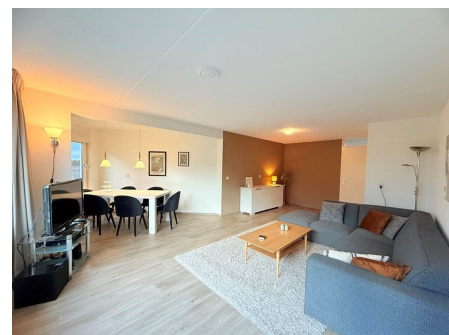

*Save time and money go directly to
the best and quickest agent*

Zeelandiahoeve, Amstelveen

The apartment is located in a residential street known for its modern, well-maintained apartment complexes, primarily located in the tranquil, green neighborhood of Westwijk (specifically Landschappenbuurt/Theaterbuurt) in Amstelveen. The area is particularly attractive for families and professionals seeking space and comfort outside of central Amsterdam, often featuring energy-efficient apartments (Energy Label A) with balconies and views of water or greenery. Despite its peaceful suburban feel, Zeelandiahoeve offers excellent convenience, with the Westwijk shopping

Type	: Upper floor apartment
Decoration	: Fully furnished
Living Surface	: 88m²
Rooms	: 3

Rent € 2.550 p.m. excl. per month