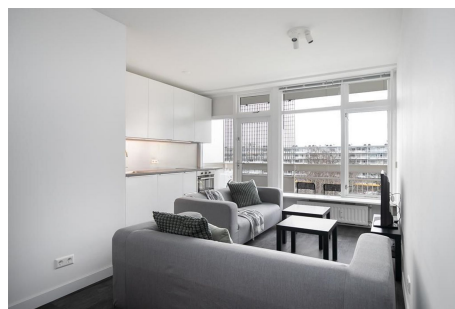

*Save time and money go directly to
the best and quickest agent*

Schouwenselaan, Amstelveen

The apartment is located in the quiet, green, and highly popular Elsrijk neighborhood (specifically the Vredeveldbuurt) of Amstelveen, right near the border of Amsterdam. This central location offers a peaceful residential environment with beautiful unobstructed views from the upper apartment floors.

For daily life and recreation, a neighborhood shopping center featuring a Jumbo supermarket, butcher, and specialty shops sits just across the street. The premier Stadshart Amstelveen shopping

Type	: Upper floor apartment
Decoration	: Semi Furnished, Optionally furnished
Living Surface	: 80m²
Rooms	: 5

Rent € 2.750 p.m. excl. per month