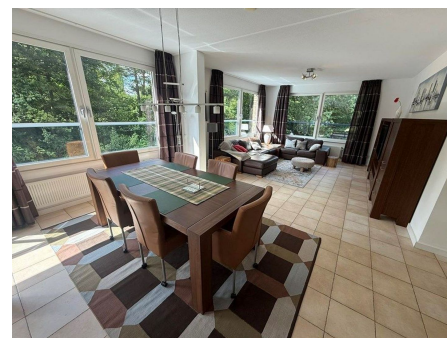

Save time and money go directly to
the best and quickest agent

Laan van de Helende Meesters, Amstelveen

This light and spacious two bedrooms apartment on an elevated ground floor is located in a beautiful and modern 50 apartments building called "Mozaïek". The living room (ca. 40 m²) and westerly orientated balcony (9 m²) are offering lots of privacy and are overlooking a pond in a green park-like scenery.

The apartment has tiled floors with underfloor heating and is completely furnished, including an

Type	: Upper floor apartment
Decoration	: Fully furnished
Living Surface	: 110m ²
Rooms	: 3

Rent € 3.200 p.m. excl. per month