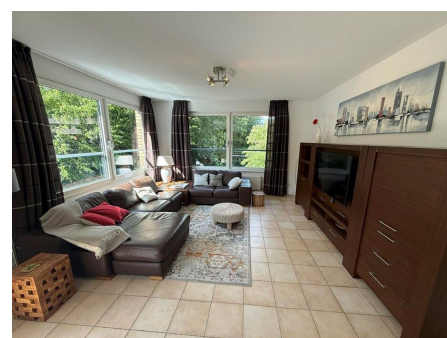

Save time and money go directly to
the best and quickest agent

Laan van de Helende Meesters, Amstelveen

This light and spacious two bedrooms apartment on an elevated ground floor is located in a beautiful and modern 50 apartments building called "Mozaïek". The living room (ca. 40 m²) and westerly orientated balcony (9 m²) are offering lots of privacy and are overlooking a pond in a green park-like scenery.

The apartment has tiled floors with underfloor heating and is completely furnished, including an

Type	: Upper floor apartment
Decoration	: Fully furnished
Living Surface	: 110m ²
Rooms	: 3

Rent € 3.200 p.m. excl. per month