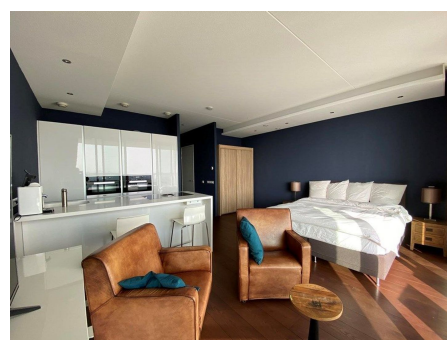

Save time and money go directly to
the best and quickest agent

Gustav Mahlerlaan, Amsterdam

The apartment is located in the striking Intermezzo residential building, situated right in the ultra-modern heart of the Zuidas—Amsterdam's premier business and financial district. This highly sophisticated neighborhood seamlessly blends architectural high-rises with upscale urban living.

The ground floors and surrounding blocks feature a curated selection of trendy lunch spots, high-end restaurants, wine bars, grocery stores (like Albert Heijn XL), and premium health clubs. For a more

Type	: Upper floor apartment
Decoration	: Fully furnished
Living Surface	: 50m ²
Rooms	: 1

Rent € 2.450 p.m. excl. per month