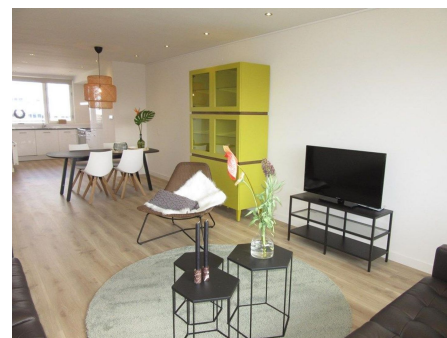

Save time and money go directly to
the best and quickest agent

Bankrashof, Amstelveen

The apartment is located in the quiet, green, and well-established Bankras neighborhood of Amstelveen.

It sits directly at the Bankrashof shopping center, providing immediate access to supermarkets, specialty shops, and local services. For a wider retail and cultural experience, the premier Stadshart Amstelveen mall is within quick cycling or walking distance. For outdoor recreation, residents can

Type	: Upper floor apartment
Decoration	: Fully furnished
Living Surface	: 115m²
Rooms	: 4

Rent € 2.950 p.m. excl. per month