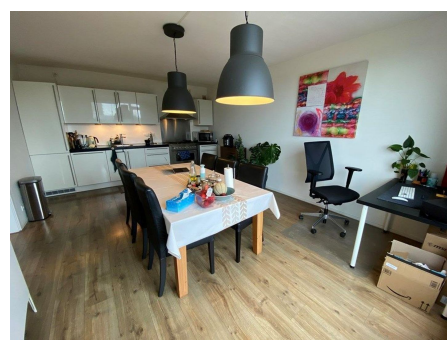

Save time and money go directly to
the best and quickest agent

Galerij, Amstelveen

Located directly at the bustling Stadshart shopping mall. The scenic De Poel lake and the expansive Amsterdamse Bos are just a short cycle away.

The main Amstelveen bus station is just a few minutes' walk, providing lightning-fast connections to Schiphol Airport and surrounding cities. Nearby tram lines (Lines 5 and 25) take you straight into the Zuidas business district and Amsterdam Zuid station in 10 minutes. Driving is equally effortless, with

Type	: Upper floor apartment
Decoration	: Fully furnished
Living Surface	: 100m²
Rooms	: 3

Rent € 2.750 p.m. excl. per month