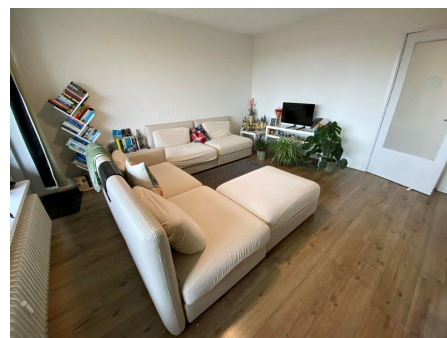

Save time and money go directly to
the best and quickest agent

Galerij, Amstelveen

Located directly at the bustling Stadshart shopping mall. The scenic De Poel lake and the expansive Amsterdamse Bos are just a short cycle away.

The main Amstelveen bus station is just a few minutes' walk, providing lightning-fast connections to Schiphol Airport and surrounding cities. Nearby tram lines (Lines 5 and 25) take you straight into the Zuidas business district and Amsterdam Zuid station in 10 minutes. Driving is equally effortless, with

Type	: Upper floor apartment
Decoration	: Fully furnished
Living Surface	: 100m²
Rooms	: 3

Rent € 2.750 p.m. excl. per month