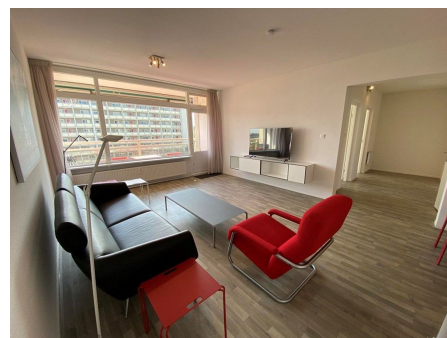

Save time and money go directly to
the best and quickest agent

Jisperveldstraat, Amsterdam

Spacious and green living in a vibrant part of Amsterdam-Noord. Located right next to the fully renewed Waterlandplein shopping center, this property offers the ultimate combination of urban convenience and natural tranquility. Supermarkets, specialty shops, and primary schools are all within walking distance, while the breathtaking Waterland nature reserve is just around the corner for endless outdoor recreation.

Type	: Upper floor apartment
Decoration	: Fully furnished
Living Surface	: 84m²
Rooms	: 4

Rent € 2.250 p.m. excl. per month