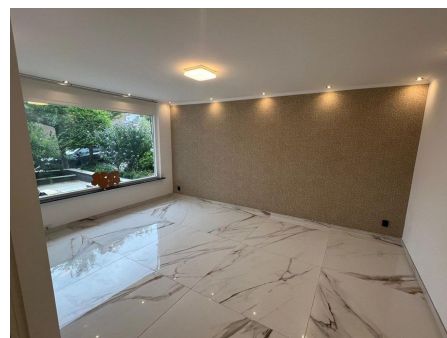

Save time and money go directly to
the best and quickest agent

In De Wolken, Amstelveen

Spacious family house in the green Groenelaan neighborhood of Amstelveen! The house offers quick access to daily amenities with the Groenhof shopping center just a short walk away, featuring multiple supermarkets and local specialty shops. The International School of Amsterdam (ISA) and various local primary schools are nearby.

Local bus lines and tram line 25 are nearby, taking you directly to the Zuidas business district and

Type	: Quarter house
Decoration	: Semi Furnished
Garden	: Yes, Backyard, 100×100cm
Living Surface	: 174m²
Rooms	: 5

Rent € 4.750 p.m. excl. per month