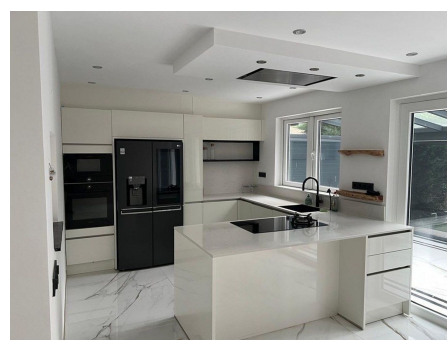

## In De Wolken, Amstelveen

Spacious family house in the green Groenelaan neighborhood of Amstelveen! The house offers quick access to daily amenities with the Groenhof shopping center just a short walk away, featuring multiple supermarkets and local specialty shops. The International School of Amsterdam (ISA) and various local primary schools are nearby.