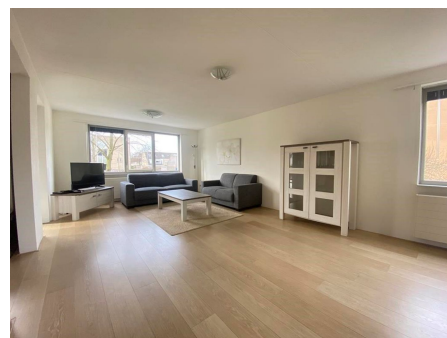

## Zeelandiahoeve, Amstelveen

Details:

Size of the house (m2) approximately 92 m2

Number of bedrooms: 2 (the bedrooms are furnished as well.)

Number of bathrooms: 1

Type of house: Apartment

Quality of public transportation: Good

Type	: Walk-up flat
Decoration	: Fully furnished
Living Surface	: 92m <sup>2</sup>
Rooms	: 3

**Rent € 2.550 p.m. excl. per month**