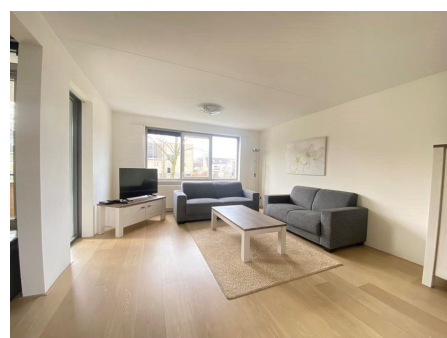

## Zeelandiahoeve, Amstelveen

Details:

Size of the house (m2) approximately 92 m2

Number of bedrooms: 2 (the bedrooms are furnished as well.)

Number of bathrooms: 1

Type of house: Apartment

Quality of public transportation: Good

Type	: Walk-up flat
Decoration	: Fully furnished
Living Surface	: 92m <sup>2</sup>
Rooms	: 3

**Rent € 2.550 p.m. excl. per month**