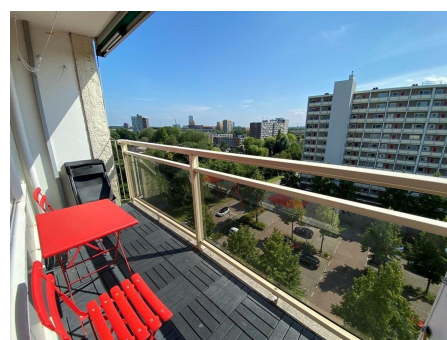

## Jisperveldstraat, Amsterdam

Spacious and green living in a vibrant part of Amsterdam-Noord. Located right next to the fully renewed Waterlandplein shopping center, this property offers the ultimate combination of urban convenience and natural tranquility. Supermarkets, specialty shops, and primary schools are all within walking distance, while the breathtaking Waterland nature reserve is just around the corner for endless outdoor recreation.