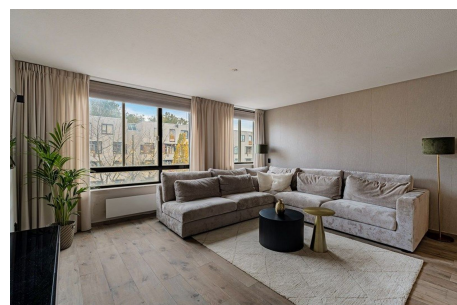

*Save time and money go directly to
the best and quickest agent*

Barbusselaan, Amsterdam

Living on the quiet Barbusselaan in the vibrant and green Bijlmermeer (Venserpolder/Bijlmer-Oost) area of Amsterdam-Zuidoost! For daily groceries, the diverse Ganzenhoef shopping center and Kranenburg facilities are just a short walk away. The nearby Nelson Mandela Park and Bijlmerweide provide massive green expanses for sports, relaxation, and outdoor recreation.

The Ganzenhoef metro station (Line 53) is within easy walking distance, taking you directly into the

Type	: Upper floor apartment
Decoration	: Fully furnished
Living Surface	: 72m²
Rooms	: 3

Rent € 2.750 p.m. excl. per month