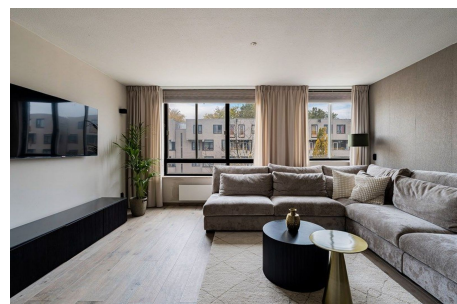

*Save time and money go directly to
the best and quickest agent*

Barbusselaan, Amsterdam

Living on the quiet Barbusselaan in the vibrant and green Bijlmermeer (Venserpolder/Bijlmer-Oost) area of Amsterdam-Zuidoost! For daily groceries, the diverse Ganzenhoef shopping center and Kranenburg facilities are just a short walk away. The nearby Nelson Mandela Park and Bijlmerweide provide massive green expanses for sports, relaxation, and outdoor recreation.

The Ganzenhoef metro station (Line 53) is within easy walking distance, taking you directly into the

Type	: Upper floor apartment
Decoration	: Fully furnished
Living Surface	: 72m²
Rooms	: 3

Rent € 2.750 p.m. excl. per month