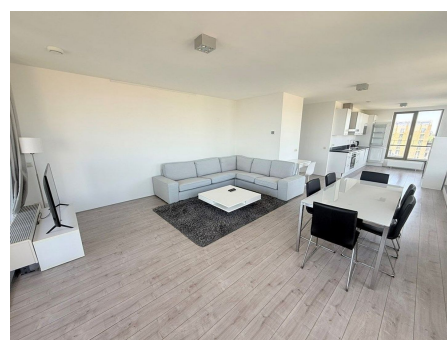

Save time and money go directly to
the best and quickest agent

Saskia van Uijlenburgkade, Amsterdam

The apartment is located in the Andreas Ensemble, a modern residential complex within the Amsterdam ring road, close to Surinameplein. The complex is set in a quiet, well-maintained residential area with a shared inner courtyard garden, offering a green and peaceful living environment right next to the city.

The location is highly convenient: the A10 ring road is reached within minutes, and the city center is

Type	: Upper floor apartment
Decoration	: Fully furnished
Living Surface	: 89m ²
Rooms	: 3

Rent € 3.250 p.m. excl. per month