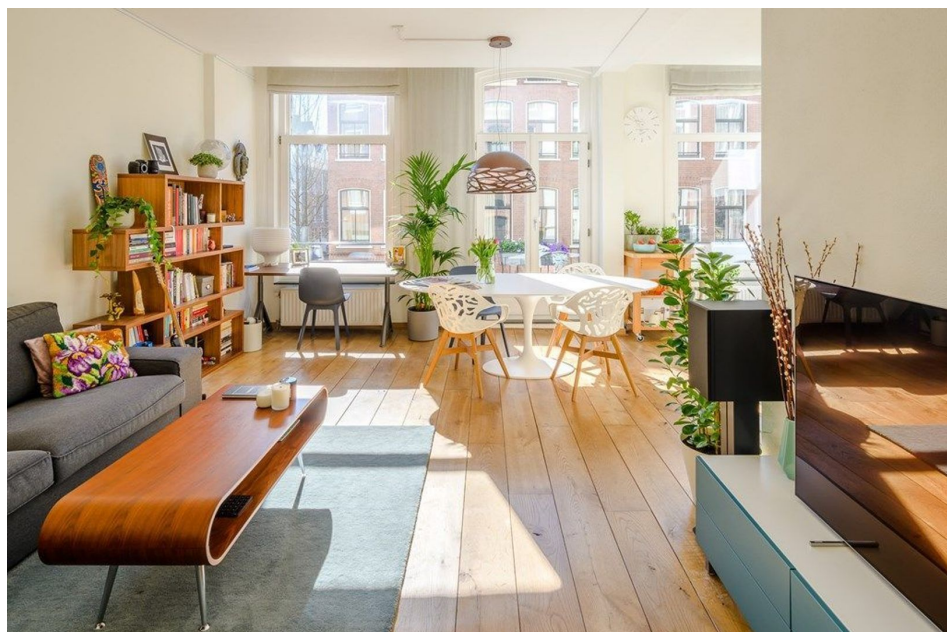

*Save time and money go directly to
the best and quickest agent*

Eerste Boerhaavestraat, Amsterdam

Located in the vibrant and highly sought-after Amsterdam Oost district, Eerste Boerhaavestraat 13-B offers the perfect balance between urban living and a relaxed neighbourhood atmosphere. Situated in the charming Swammerdambuurt, this location is known for its beautiful late 19th-century architecture, leafy streets, and authentic Amsterdam character.

The apartment is surrounded by an excellent selection of cafés, restaurants, artisan bakeries, and

Type : Apartment
Living Surface : 75m²
Rooms : 3

Rent € 2.450 p.m. excl. per month